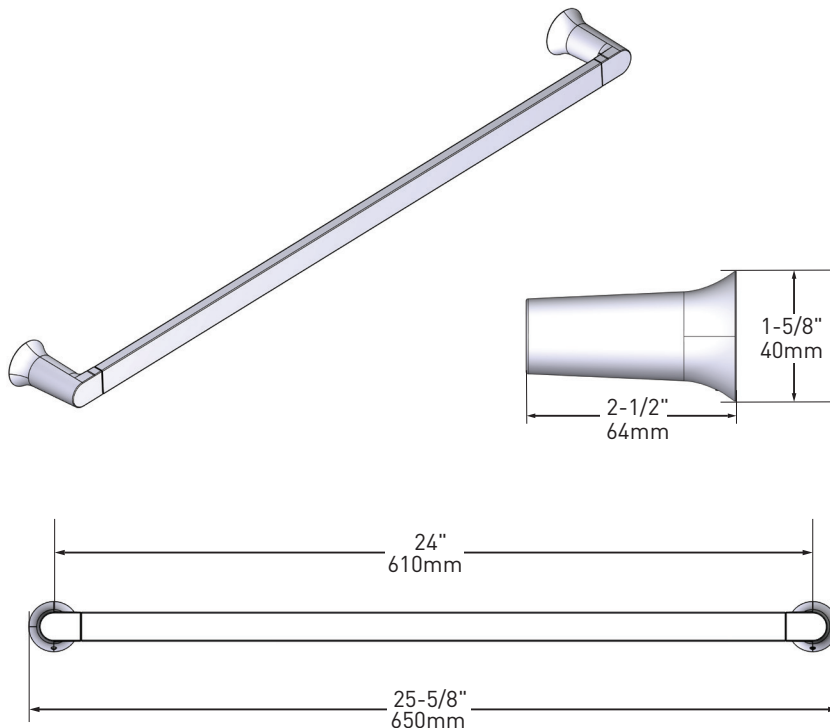

## 24" Towel Bar

BH3624

### Stock Numbers:

- BH3624CH** – 24" Towel Bar  
Chrome Finish
- BH3624BN** – 24" Towel Bar  
Brushed Nickel Finish
- BH3624BL** – 24" Towel Bar  
Matte Black Finish
- BH3624BZG** – 24" Towel Bar  
Bronzed Gold Finish

### Dimensions:

### Materials:

24" Towel Bar is constructed of zinc.